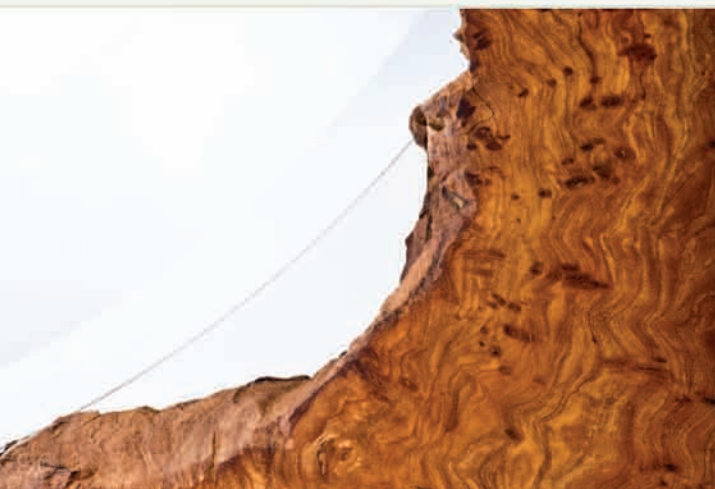

richard
nardone

ATLANTE SPECCHIO

ORGANIC
FURNITURE

CREATED
BY NATURE
CRAFTED
BY HAND

Very unusual shape and burl figure throughout this English elm piece. One cannot help but be reminded of the Greek God Atlas who was sentenced to carry the entire world on his shoulders for eternity. We do not wish the same for its viewers however. Available as wall mount or console pedestal.